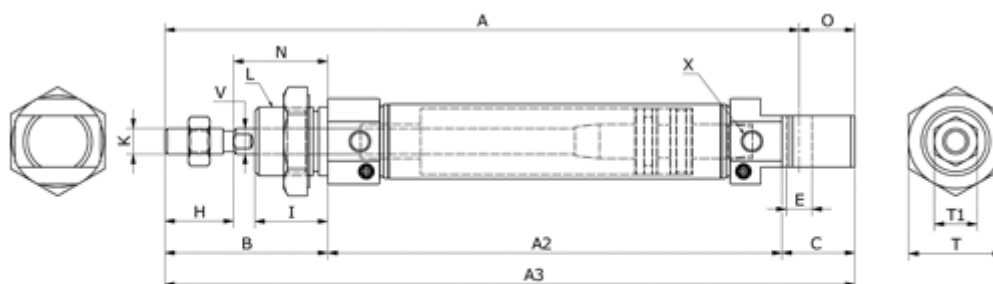

Data Sheet

Article number: 58MIC25S0300CAG

Description: Cylinder MIC-25x300-S-CA-G, Ø25x300
Double acting with cushin type - port 1/8"

Measures

A	= 126	I	= 22	V = 10
A2	= 65	K	= M10x1,25	X = 1/8"
A3	= 137	L	= M22x1,5	
B	= 50	N	= 28	
Bore diameter	= 25	O	= 11	
C	= 22	Stroke	= 300	
E	= 8	T	= 17	
HS	= 22	T1	= 29	